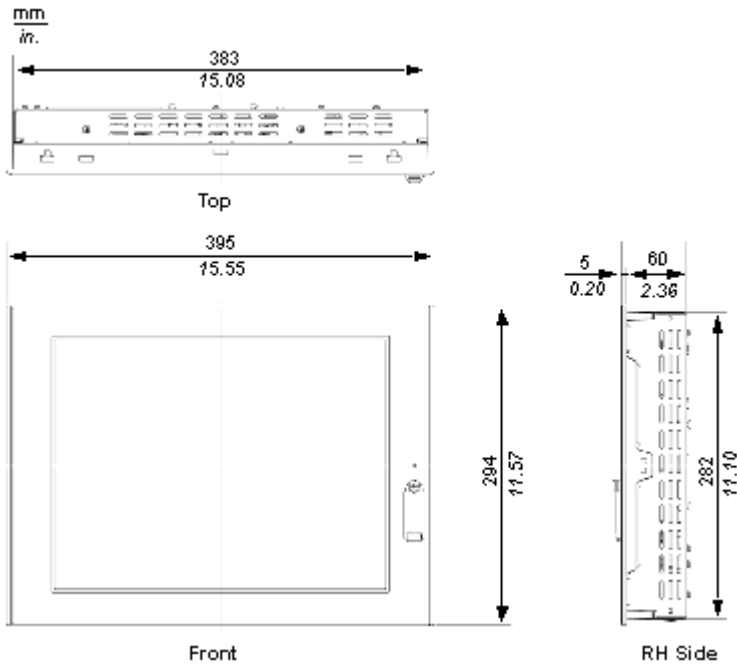

Dimensions Drawings

Dimensions

without Installation Fasteners