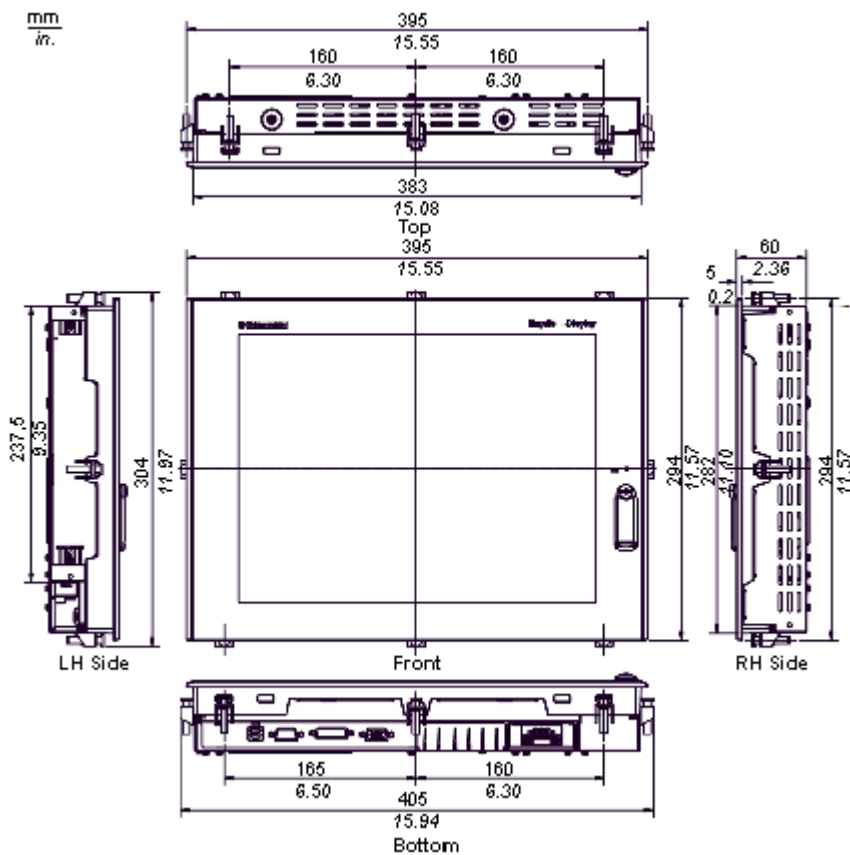

with Installation Fasteners