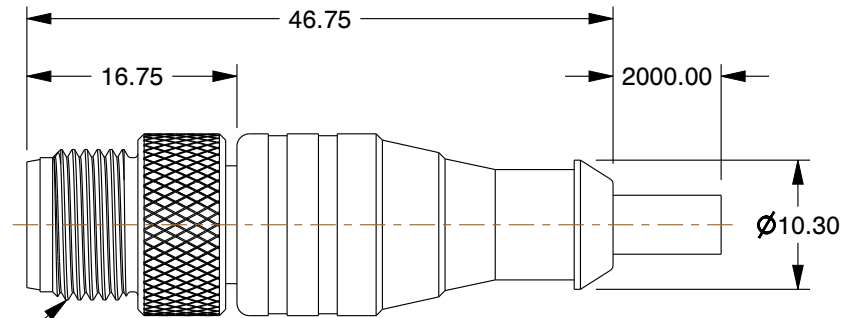

M12x1  
THREAD

M12x1  
THREAD

COMPONENT	Cordset	
<b>19MJ45</b>	UNIT	MM
	SHEET	1 of 1
	Cordset: M12 Male Straight X M12 Female Straight, 3 Pins, Black, PUR, 2 m Cable Lg, 22 AWG Wire Size	
	SCALE	1.66

**GRAINGER**