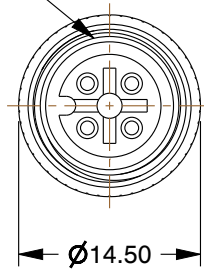

M12x1  
THREAD

M12x1  
THREAD

COMPONENT	Cordset	
<b>19MJ45</b>	UNIT	MM
	SHEET	1 of 1
	Cordset: M12 Male Straight X M12 Female Straight, 3 Pins, Black, PUR, 2 m Cable Lg, 22 AWG Wire Size	
	SCALE	1.66

**GRAINGER**