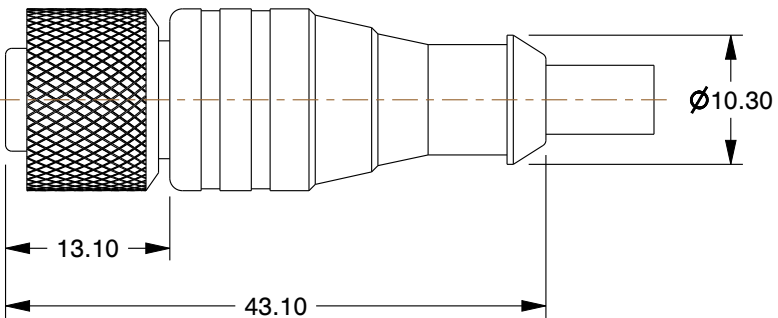

M12x1  
THREAD

M12x1  
THREAD

COMPONENT	Cordset	
<b>19MJ45</b>	UNIT	MM
	SHEET	1 of 1
	Cordset: M12 Male Straight X M12 Female Straight, 3 Pins, Black, PUR, 2 m Cable Lg, 22 AWG Wire Size	
	SCALE	1.66

**GRAINGER**