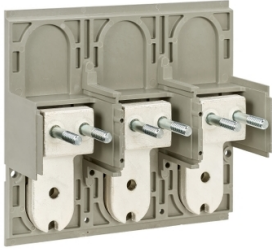

Product datasheet

Specifications

Combination assembly INV800-1600 / NS800-1600

31311

⚠ Discontinued on: 1 Nov 2020

⚠ Discontinued

Main

Device short name	combination assembly
Accessory / separate part category	Connection accessory
Range compatibility	ComPact Compact INV ComPact ComPact NS