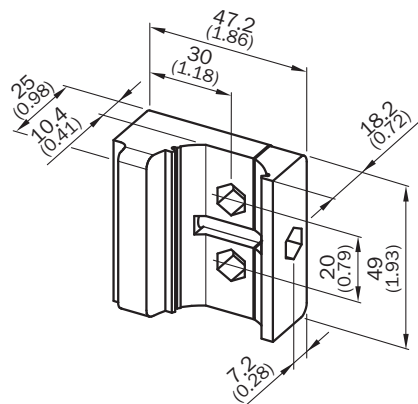

## ORDERING INFORMATION

Type	part no.
BEF-3SHABPKU2	2066048

Further device versions and accessories at [www.sick.com/Brackets](http://www.sick.com/Brackets)

## DIMENSIONAL DRAWING

Dimensions in mm (inch)

Further information as well as suitable accessories, example applications and downloads such as CAD dimensional models, operating instructions and software can be found at [www.sick.com/2066048](http://www.sick.com/2066048)