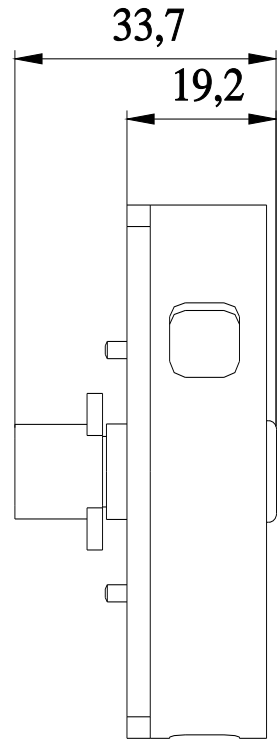

**Cax online generator**

<https://support.automation.siemens.com/WW/CAXorder/default.aspx?lang=en&mlfb=3RV1923-7B>

**Service&Support (Manuals, Certificates, Characteristics, FAQs,...)**

<https://support.industry.siemens.com/cs/ww/en/ps/3RV1923-7B>

**Image database (product images, 2D dimension drawings, 3D models, device circuit diagrams, EPLAN macros, ...)**

[https://www.automation.siemens.com/bilddb/cax\\_de.aspx?mlfb=3RV1923-7B&lang=en](https://www.automation.siemens.com/bilddb/cax_de.aspx?mlfb=3RV1923-7B&lang=en)