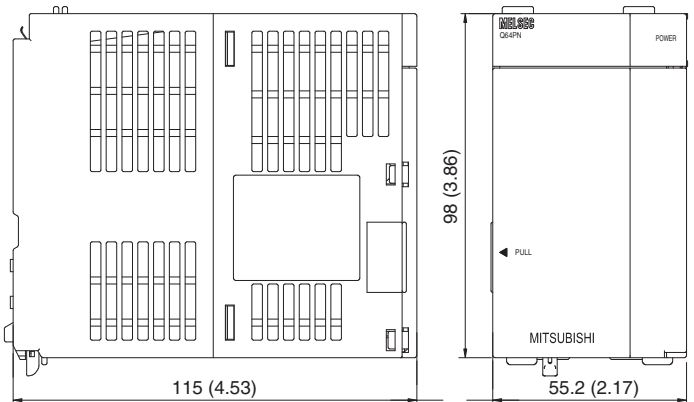

External dimensions

Q64PN

Unit: mm (inch)

Product list

Product name	Model	Model code
Power supply module	Q64PN	1W4C12

Manuals

Manual name	Manual supply status	IB/SH No.	Model code
QCPU User's Manual (Hardware Design, Maintenance and Inspection)	Sold separately	SH-080483ENG-J or later	13JR73
QCPU (Q mode) CPU Module User's Manual (Hardware)	Sold separately (Shipped with base unit)	IB-0800061-X or later	13JL96