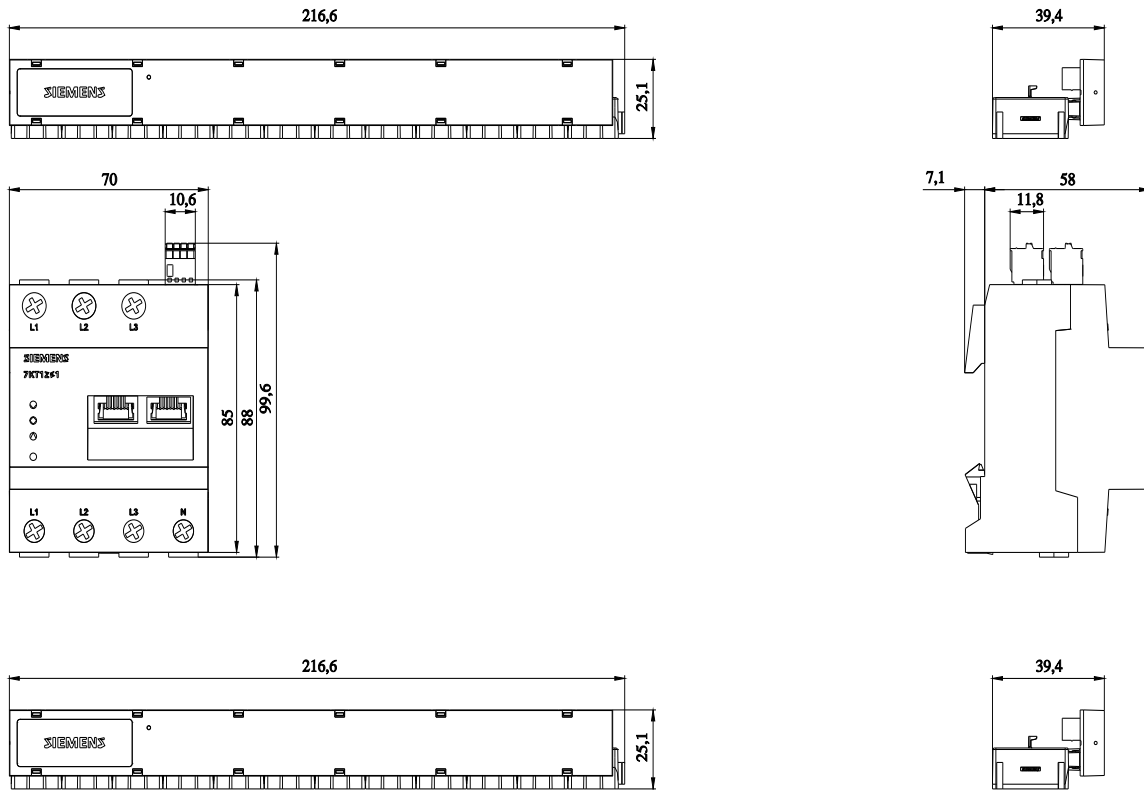

Image database (product images, 2D dimension drawings, 3D models, device circuit diagrams, ...)

https://www.automation.siemens.com/bilddb/cax_en.aspx?mlfb=7KT1225

CAX-Online-Generator

<https://www.siemens.com/cax>

Tender specifications

<https://www.siemens.com/specifications>

Characteristic curves

[https://curves.simaris.siemens.com/curves/<mmp_prod_noCOMP="HAUPT"></mmp_prod_no>](https://curves.simaris.siemens.com/curves/<mmp_prod_noCOMP=)