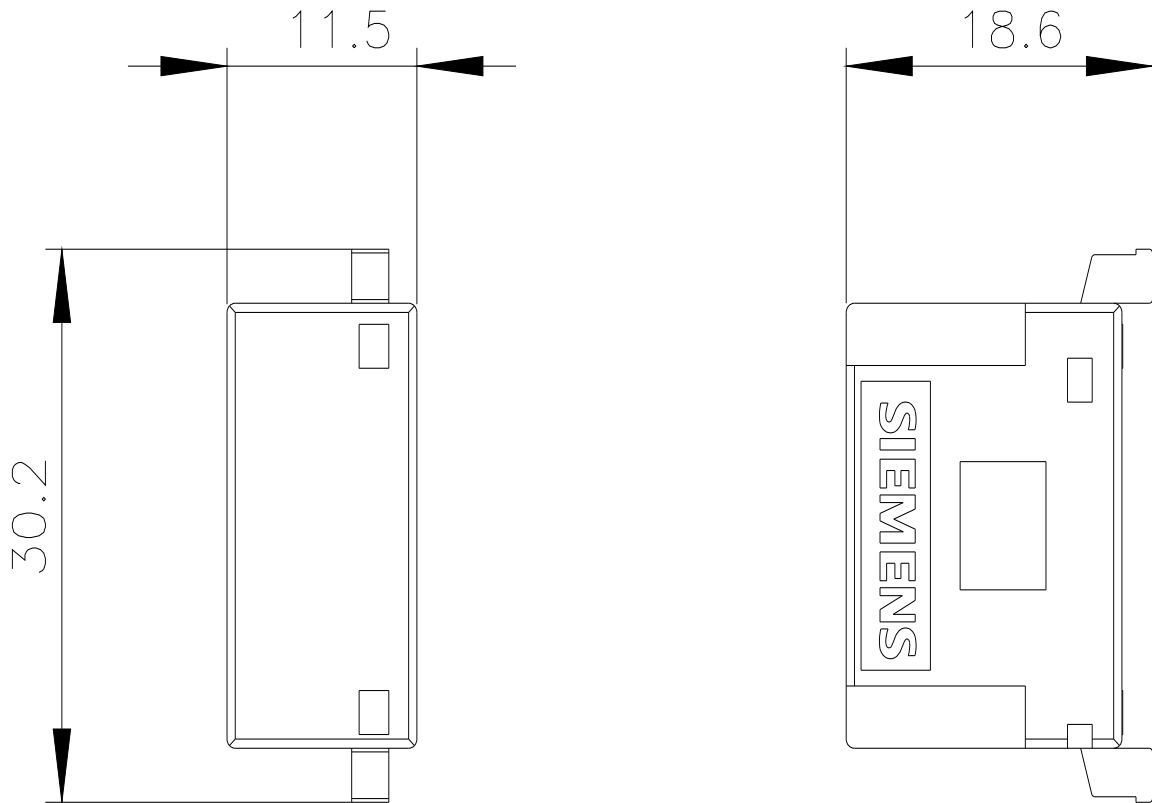

**Ambient conditions**

ambient temperature	
• during operation	-25 ... +60 °C
• during storage	-40 ... +80 °C

**Installation/ mounting/ dimensions**

mounting position	any
fastening method	clip-on
height	19 mm
width	30 mm
depth	12 mm

##### Image database (product images, 2D dimension drawings, 3D models, device circuit diagrams, EPLAN macros, ...)

[https://www.automation.siemens.com/bilddb/cax\\_de.aspx?mlfb=3RT6926-1CE00&lang=en](https://www.automation.siemens.com/bilddb/cax_de.aspx?mlfb=3RT6926-1CE00&lang=en)