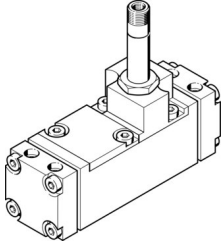

# Air solenoid valve CM-5/2-1/2-FH

Part number: 6223

FESTO

[PDF General operating condition](#)

## Data sheet

Feature	Value
Valve function	5/2-way, monostable
Pneumatic working port	G1/2
Operating pressure	1.5 bar ... 8 bar
Symbol	00991049
LABS (PWIS) conformity	VDMA24364 Zone III
Pneumatic connection 1	G1/2
Pneumatic connection 2	G1/2
Pneumatic connection 3	G1/2
Pneumatic connection 4	G1/2
Pneumatic connection 5	G1/2