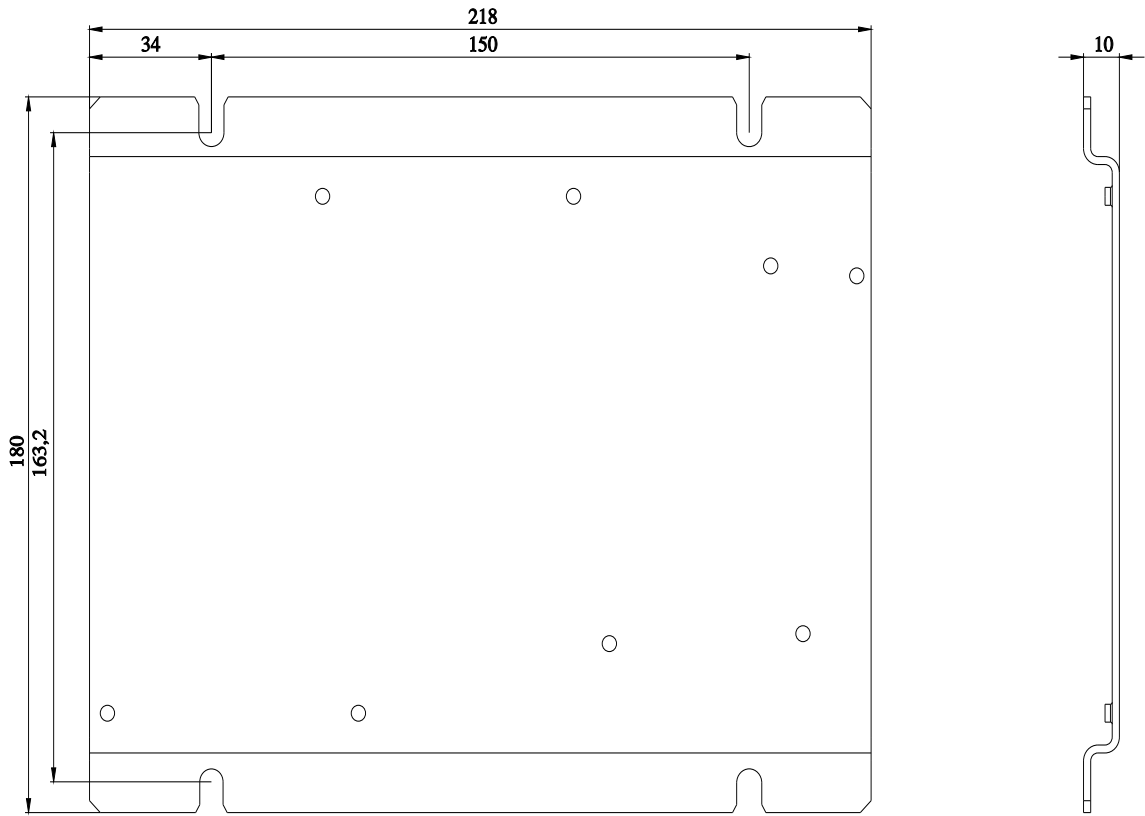

last modified:

4/2/2025