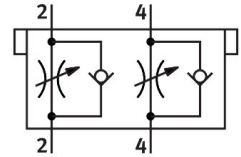

One-way flow control valve CPV10-BS-2XGRZZ-M7

Part number: 184140

FESTO

 [General operating condition](#)

Data sheet

Feature	Value
Symbol	00991884
LABS (PWIS) conformity	VDMA24364-B1/B2-L
Product weight	30 g
Note on materials	RoHS compliant