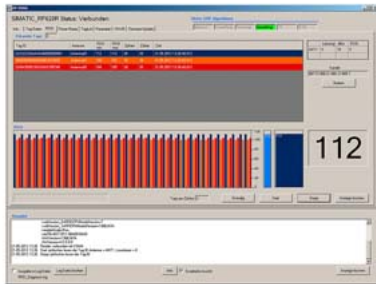

product type designation

product description

SW_RFID_RF_DIAG

RF DIAG is a software DVD with a PC adapter, USB cable, reader cable

***** spare part ***** SIMATIC RF diagnostics software & documentation on CD-ROM, for support with commissioning and diagnostics of RF600 readers incl. PC adapter for RF diagnostics, USB cable and connecting cable to communications module.

product brand name

SIMATIC RF

suitability for use

Diagnostics tool for RF600 reader for commissioning and diagnostics

suitability for operation

for all RF600 readers

further information / internet links

internet link