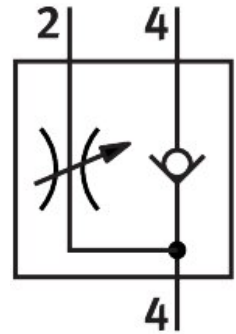

One-way flow control valve CPV10-BS-GRZ-V-M7

Part number: 185889

FESTO

 [General operating condition](#)

Data sheet

Feature	Value
Symbol	00991886
LABS (PWIS) conformity	VDMA24364-B1/B2-L
Product weight	30 g
Note on materials	RoHS compliant