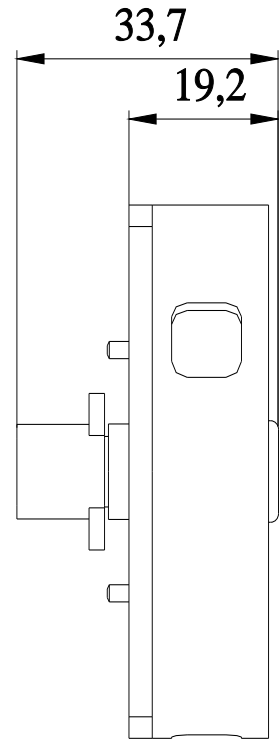

---

last modified:

4/2/2025