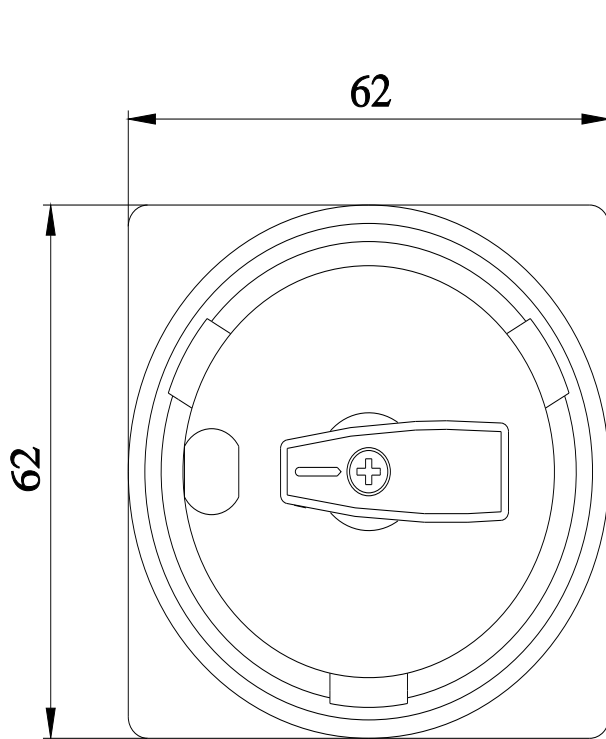

---

last modified:

4/2/2025