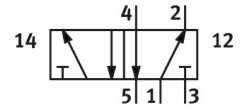

# Basic valve C-5/2-1/2

Part number: 5811

FESTO

 [General operating condition](#)